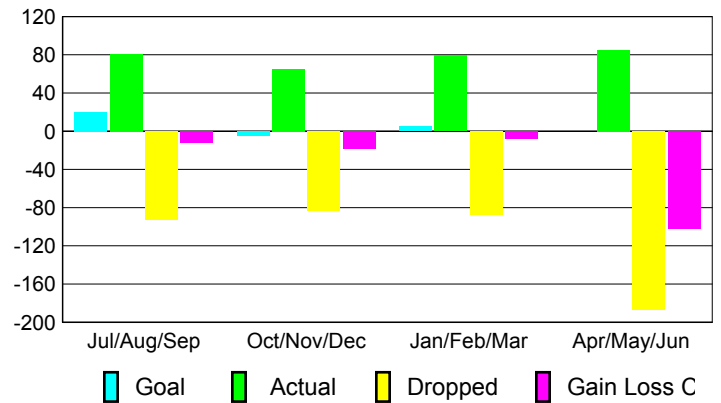

Membership Results 2008-2009

Goal, New, Dropped, Gain/Loss

Comparison of Membership Gain/Loss

Current Year Compared to the Previous Year