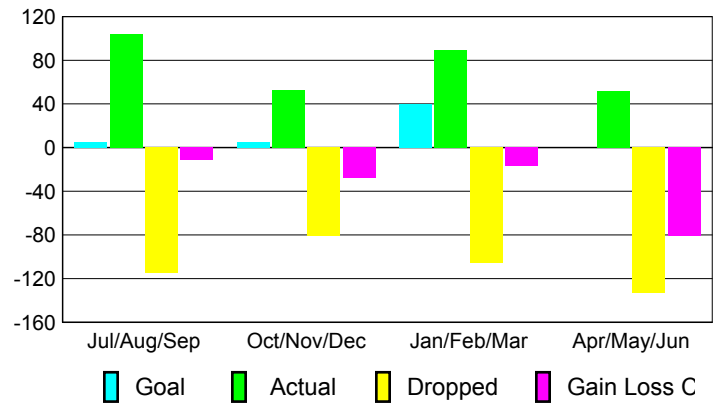

Membership Results 2008-2009

Goal, New, Dropped, Gain/Loss

Comparison of Membership Gain/Loss

Current Year Compared to the Previous Year