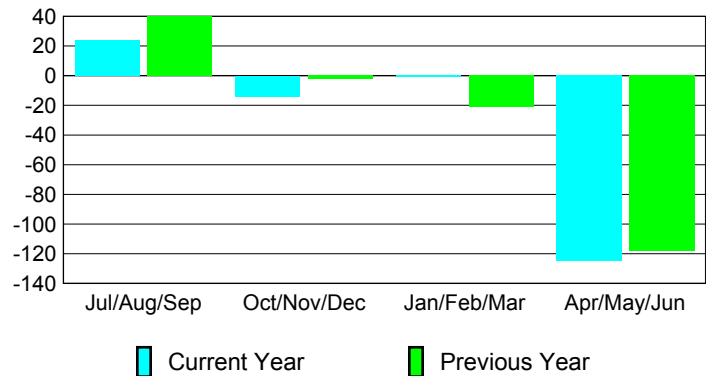

Gender Comparison 2008-2009

Jul/Aug/Sep

Oct/Nov/Dec

Jan/Feb/Mar

Apr/May/June

Male

Female