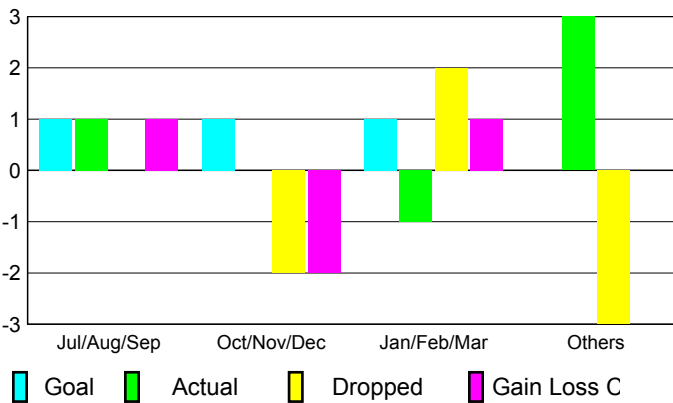

2008-2009 GMT Quarterly Report for District (or Undistricted) **District 335 B**

GMT: **Junichi Takata**

Location: **JAPAN**

GMT CA: **5**

CLUBS

Club Results 2008-2009

Clubs 2007-2008

Month	New Club Goal	Actual New Clubs	Actual Dropped Clubs	Gain/Loss of Clubs	Gain/Loss of Clubs
Jul/Aug/Sep	1	1	0	1	0
Oct/Nov/Dec	1	0	-2	-2	0
Jan/Feb/Mar	1	-1	2	1	0
Apr/May/June	0	3	-3	0	2
Totals	3	3	-3	0	2

Club Results 2008-2009

Goal, New, Dropped, Gain/Loss

Comparison of Club Gain/Loss

Current Year Compared to the Previous Year