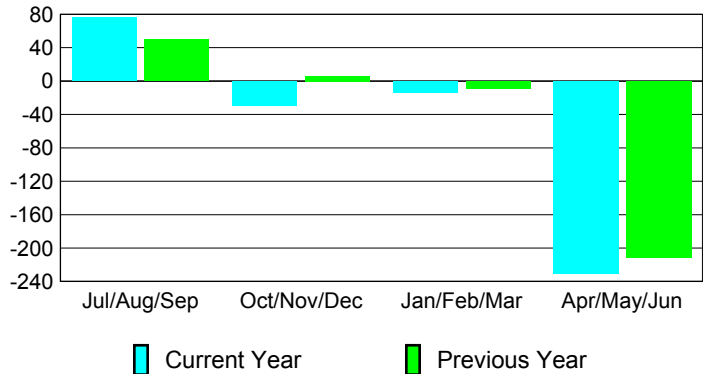

Gender Comparison 2008-2009

Jul/Aug/Sep

Oct/Nov/Dec

Jan/Feb/Mar

Apr/May/June

Male

Female