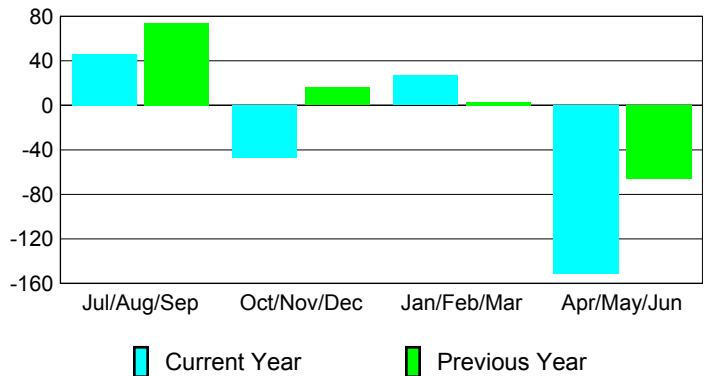

Gender Comparison 2008-2009

Jul/Aug/Sep

Oct/Nov/Dec

Jan/Feb/Mar

Apr/May/Jun

Male

Female