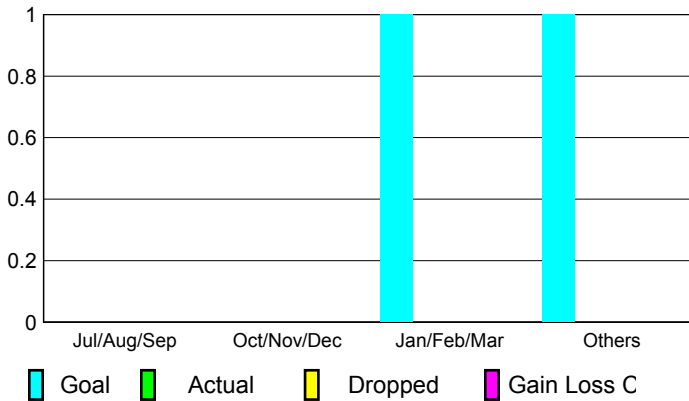

2008-2009 GMT Quarterly Report for District (or Undistricted) **District 334 E**

GMT: **Junichi Takata**

Location: **JAPAN**

GMT CA: **5**

CLUBS

Club Results 2008-2009

Clubs 2007-2008

Month	New Club Goal	Actual New Clubs	Actual Dropped Clubs	Gain/Loss of Clubs	Gain/Loss of Clubs
Jul/Aug/Sep	0	0	0	0	0
Oct/Nov/Dec	0	0	0	0	0
Jan/Feb/Mar	1	0	0	0	0
Apr/May/June	1	0	0	0	0
Totals	2	0	0	0	0

Club Results 2008-2009

Goal, New, Dropped, Gain/Loss

Comparison of Club Gain/Loss

Current Year Compared to the Previous Year