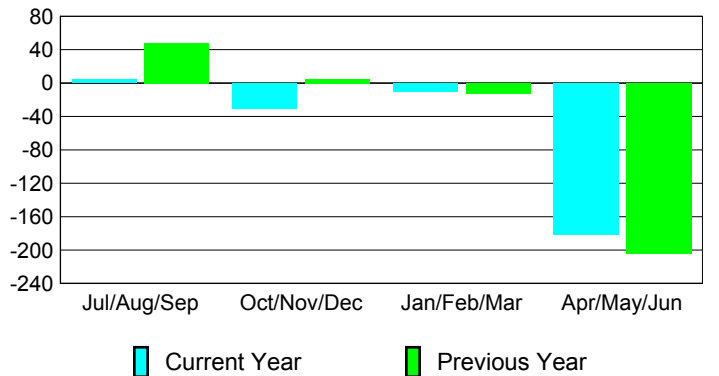

Gender Comparison 2008-2009

Jul/Aug/Sep

Oct/Nov/Dec

Jan/Feb/Mar

Apr/May/June

Male

Female