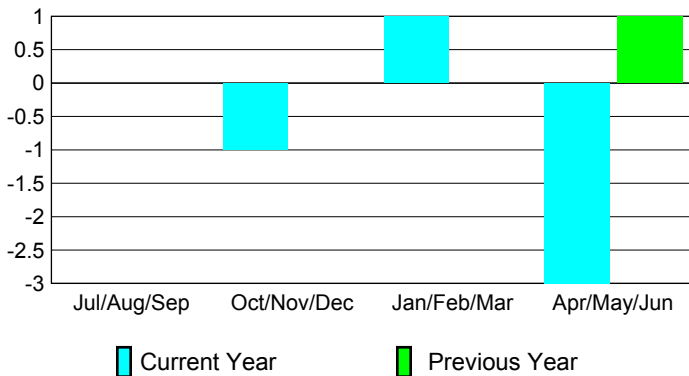

2008-2009 GMT Quarterly Report for District (or Undistricted) **District 334 B**

GMT: **Junichi Takata**

Location: **JAPAN**

GMT CA: **5**

CLUBS

Club Results 2008-2009

Clubs 2007-2008

Month	New Club Goal	Actual New Clubs	Actual Dropped Clubs	Gain/Loss of Clubs	Gain/Loss of Clubs
Jul/Aug/Sep	0	0	0	0	0
Oct/Nov/Dec	0	0	-1	-1	0
Jan/Feb/Mar	0	0	1	1	0
Apr/May/June	0	0	-3	-3	1
Totals	0	0	-3	-3	1

Club Results 2008-2009

Goal, New, Dropped, Gain/Loss

Comparison of Club Gain/Loss

Current Year Compared to the Previous Year

YTD Status Quo Clubs 2008-2009

Status Quo Clubs Compared to Status Quo Members

MEMBERSHIP

Membership Results 2008-2009

Membership 2007-2008

Month	Net Memb Goal	Actual New Memb	Actual Dropped Memb	Gain/Loss of Memb	Gain/Loss of Memb
Jul/Aug/Sep	50	84	-50	34	30
Oct/Nov/Dec	50	86	-92	-6	2
Jan/Feb/Mar	50	67	-81	-14	48
Apr/May/June	50	131	-243	-112	-151
Totals	200	368	-466	-98	-71

Membership Results 2008-2009

Goal, New, Dropped, Gain/Loss

Comparison of Membership Gain/Loss

Current Year Compared to the Previous Year

Gender Comparison 2008-2009

Jul/Aug/Sep

Oct/Nov/Dec

Jan/Feb/Mar

Apr/May/June

Male

Female