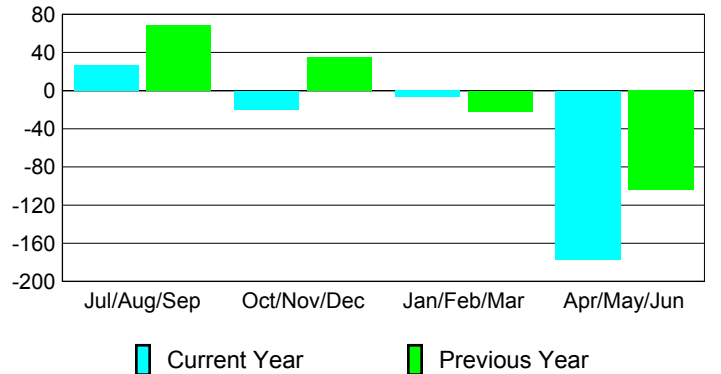

Gender Comparison 2008-2009

Jul/Aug/Sep

Oct/Nov/Dec

Jan/Feb/Mar

Apr/May/June

Male

Female