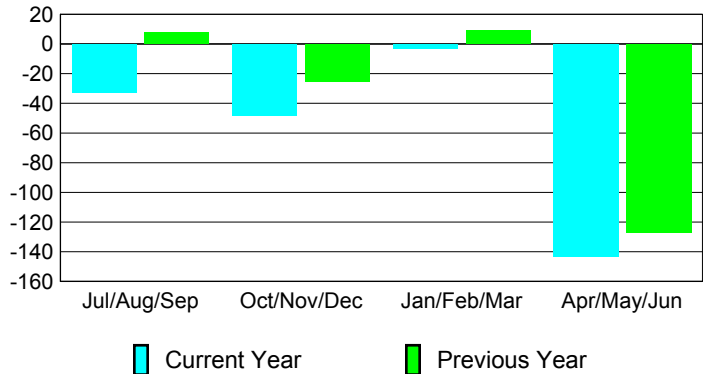

Gender Comparison 2008-2009

Jul/Aug/Sep

Oct/Nov/Dec

Jan/Feb/Mar

Apr/May/June

Male

Female