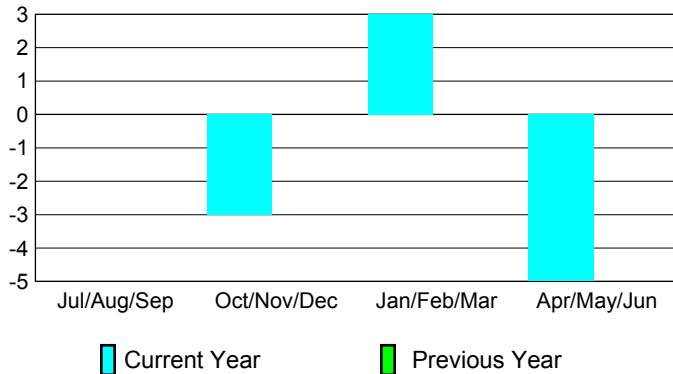

2008-2009 GMT Quarterly Report for District (or Undistricted) **District 337 B**

GMT: **Junichi Takata**

Location: **JAPAN**

GMT CA: **5**

CLUBS

Club Results 2008-2009

Clubs 2007-2008

Month	New Club Goal	Actual New Clubs	Actual Dropped Clubs	Gain/Loss of Clubs	Gain/Loss of Clubs
Jul/Aug/Sep	1	0	0	0	0
Oct/Nov/Dec	1	0	-3	-3	0
Jan/Feb/Mar	1	0	3	3	0
Apr/May/June	0	0	-5	-5	0
Totals	3	0	-5	-5	0

Club Results 2008-2009

Goal, New, Dropped, Gain/Loss

Comparison of Club Gain/Loss

Current Year Compared to the Previous Year

YTD Status Quo Clubs 2008-2009

Status Quo Clubs Compared to Status Quo Members

MEMBERSHIP

Membership Results 2008-2009

Membership 2007-2008

Month	Net Memb Goal	Actual New Memb	Actual Dropped Memb	Gain/Loss of Memb	Gain/Loss of Memb
Jul/Aug/Sep	25	88	-121	-33	8
Oct/Nov/Dec	30	67	-115	-48	-25
Jan/Feb/Mar	30	65	-68	-3	9
Apr/May/June	20	46	-189	-143	-127
Totals	105	266	-493	-227	-135

Membership Results 2008-2009

Goal, New, Dropped, Gain/Loss

Comparison of Membership Gain/Loss

Current Year Compared to the Previous Year

Gender Comparison 2008-2009

Jul/Aug/Sep

Oct/Nov/Dec

Jan/Feb/Mar

Apr/May/June

Male

Female