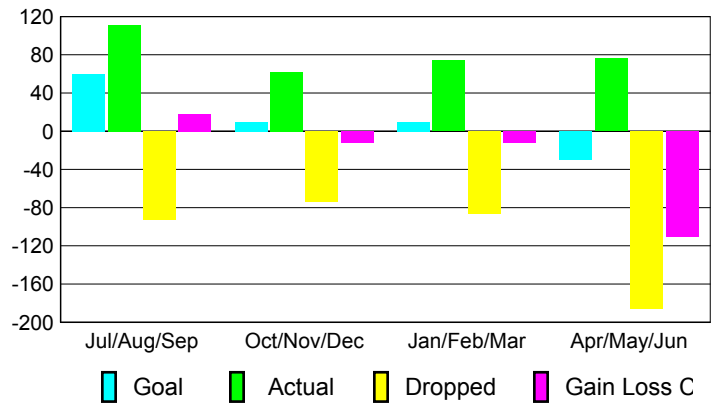

Membership Results 2008-2009

Goal, New, Dropped, Gain/Loss

Comparison of Membership Gain/Loss

Current Year Compared to the Previous Year