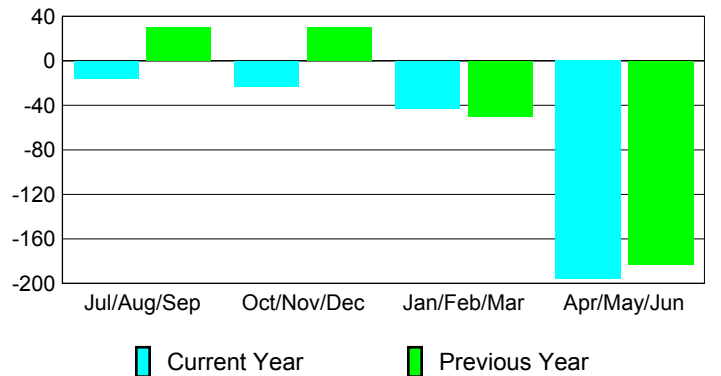

Gender Comparison 2008-2009

Jul/Aug/Sep

Oct/Nov/Dec

Jan/Feb/Mar

Apr/May/June

Male

Female