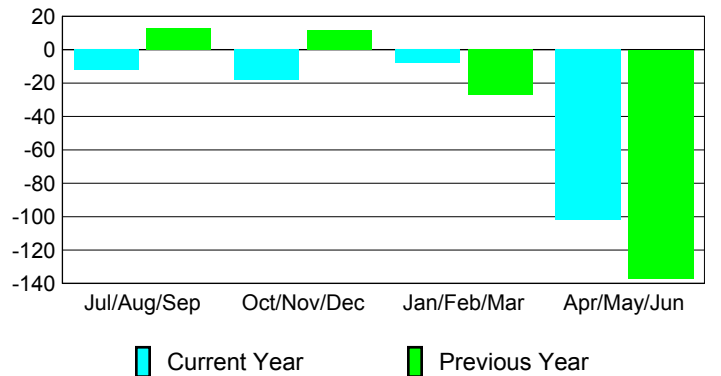

Gender Comparison 2008-2009

Jul/Aug/Sep

Oct/Nov/Dec

Jan/Feb/Mar

Apr/May/June

Male

Female