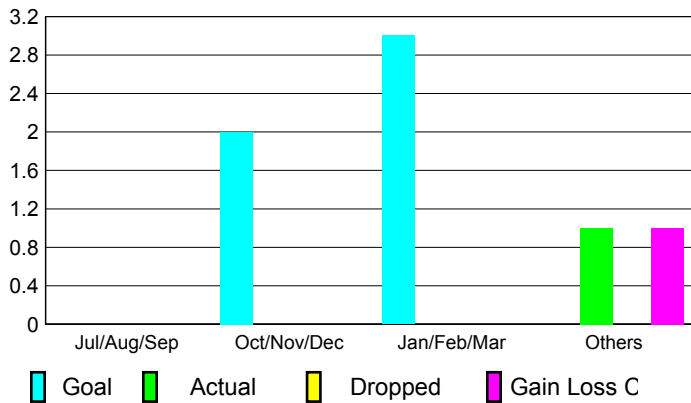

2008-2009 GMT Quarterly Report for District (or Undistricted) **District 335 D**

GMT: **Junichi Takata**

Location: **JAPAN**

GMT CA: **5**

CLUBS

Club Results 2008-2009

Clubs 2007-2008

Month	New Club Goal	Actual New Clubs	Actual Dropped Clubs	Gain/Loss of Clubs	Gain/Loss of Clubs
Jul/Aug/Sep	0	0	0	0	0
Oct/Nov/Dec	2	0	0	0	0
Jan/Feb/Mar	3	0	0	0	0
Apr/May/June	0	1	0	1	0
Totals	5	1	0	1	0

Club Results 2008-2009

Goal, New, Dropped, Gain/Loss

Comparison of Club Gain/Loss

Current Year Compared to the Previous Year