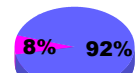

Apr/May/June

Male

Female