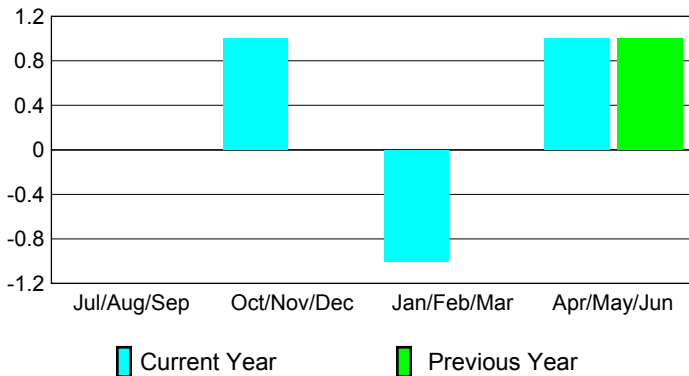

2008-2009 GMT Quarterly Report for District (or Undistricted) **District 334 A**

GMT: **Junichi Takata**

Location: **JAPAN**

GMT CA: **5**

CLUBS

Club Results 2008-2009

Clubs 2007-2008

Month	New Club Goal	Actual New Clubs	Actual Dropped Clubs	Gain/Loss of Clubs	Gain/Loss of Clubs
Jul/Aug/Sep	0	0	0	0	0
Oct/Nov/Dec	1	1	0	1	0
Jan/Feb/Mar	2	-1	0	-1	0
Apr/May/June	3	2	-1	1	1
Totals	6	2	-1	1	1

Club Results 2008-2009

Goal, New, Dropped, Gain/Loss

Comparison of Club Gain/Loss

Current Year Compared to the Previous Year

YTD Status Quo Clubs 2008-2009

Status Quo Clubs Compared to Status Quo Members

MEMBERSHIP

Membership Results 2008-2009

Membership 2007-2008

Month	Net Memb Goal	Actual New Memb	Actual Dropped Memb	Gain/Loss of Memb	Gain/Loss of Memb
Jul/Aug/Sep	120	118	-84	34	63
Oct/Nov/Dec	150	103	-106	-3	18
Jan/Feb/Mar	200	98	-100	-2	-29
Apr/May/June	200	94	-331	-237	-121
Totals	670	413	-621	-208	-69

Membership Results 2008-2009

Goal, New, Dropped, Gain/Loss

Comparison of Membership Gain/Loss

Current Year Compared to the Previous Year

Gender Comparison 2008-2009

Jul/Aug/Sep

Oct/Nov/Dec

Jan/Feb/Mar

Apr/May/June

Male

Female