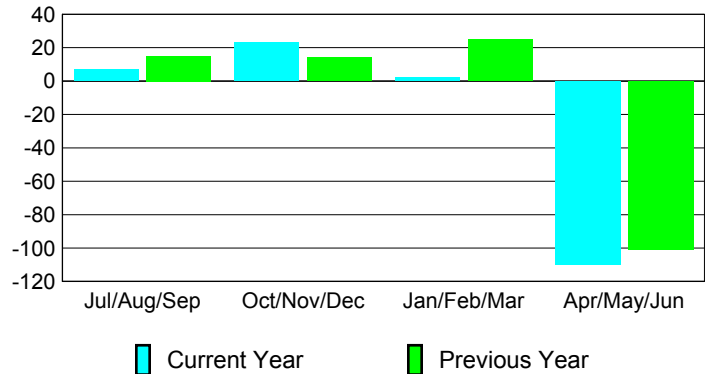

Gender Comparison 2008-2009

Jul/Aug/Sep

Oct/Nov/Dec

Jan/Feb/Mar

Apr/May/June

Male

Female