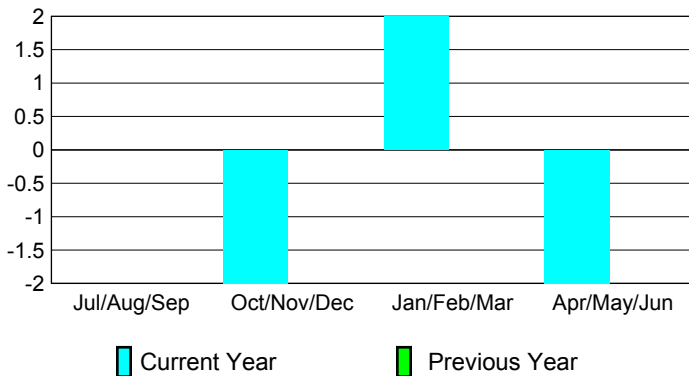

2008-2009 GMT Quarterly Report for District (or Undistricted) **District 336 D**

GMT: **Junichi Takata**

Location: **JAPAN**

GMT CA: **5**

CLUBS

Club Results 2008-2009

Clubs 2007-2008

Month	New Club Goal	Actual New Clubs	Actual Dropped Clubs	Gain/Loss of Clubs	Gain/Loss of Clubs
Jul/Aug/Sep	0	0	0	0	0
Oct/Nov/Dec	0	0	-2	-2	0
Jan/Feb/Mar	0	0	2	2	0
Apr/May/June	0	0	-2	-2	0
Totals	0	0	-2	-2	0

Club Results 2008-2009

Goal, New, Dropped, Gain/Loss

Comparison of Club Gain/Loss

Current Year Compared to the Previous Year

YTD Status Quo Clubs 2008-2009

Status Quo Clubs Compared to Status Quo Members

MEMBERSHIP

Membership Results 2008-2009

Membership 2007-2008

Month	Net Memb Goal	Actual New Memb	Actual Dropped Memb	Gain/Loss of Memb	Gain/Loss of Memb
Jul/Aug/Sep	20	81	-93	-12	13
Oct/Nov/Dec	-5	65	-83	-18	12
Jan/Feb/Mar	5	79	-87	-8	-27
Apr/May/June	0	85	-187	-102	-137
Totals	20	310	-450	-140	-139

Membership Results 2008-2009

Goal, New, Dropped, Gain/Loss

Comparison of Membership Gain/Loss

Current Year Compared to the Previous Year

Gender Comparison 2008-2009

Jul/Aug/Sep

Oct/Nov/Dec

Jan/Feb/Mar

Apr/May/June

Male

Female