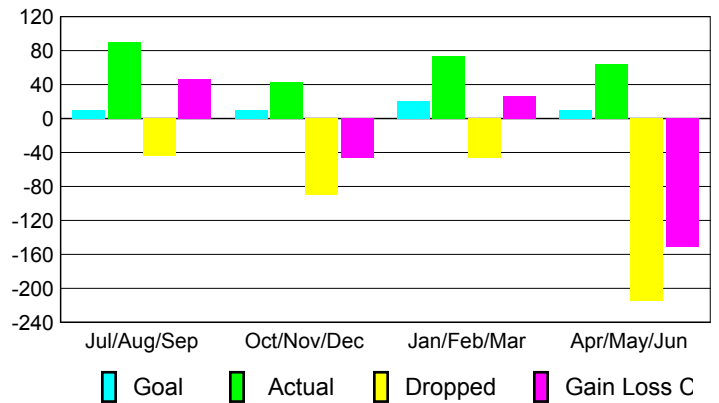

Membership Results 2008-2009

Goal, New, Dropped, Gain/Loss

Comparison of Membership Gain/Loss

Current Year Compared to the Previous Year