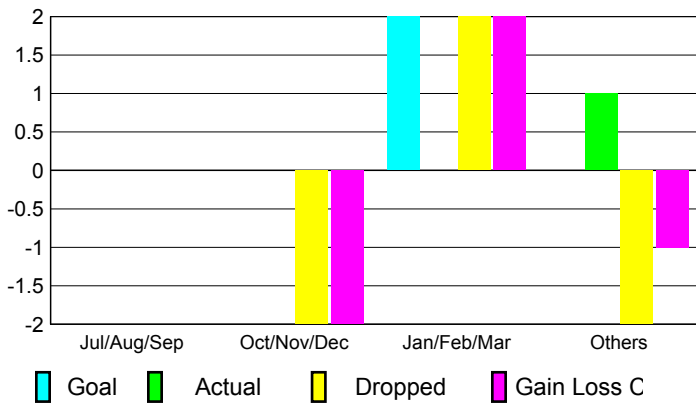

2008-2009 GMT Quarterly Report for District (or Undistricted) **District 337 C**

GMT: **Junichi Takata**

Location: **JAPAN**

GMT CA: **5**

CLUBS

Club Results 2008-2009

Clubs 2007-2008

Month	New Club Goal	Actual New Clubs	Actual Dropped Clubs	Gain/Loss of Clubs	Gain/Loss of Clubs
Jul/Aug/Sep	0	0	0	0	0
Oct/Nov/Dec	0	0	-2	-2	0
Jan/Feb/Mar	2	0	2	2	0
Apr/May/June	0	1	-2	-1	1
Totals	2	1	-2	-1	1

Club Results 2008-2009

Goal, New, Dropped, Gain/Loss

Comparison of Club Gain/Loss

Current Year Compared to the Previous Year