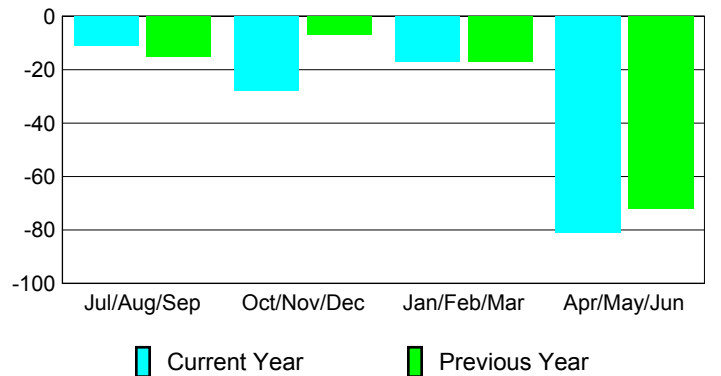

Gender Comparison 2008-2009

Jul/Aug/Sep

Oct/Nov/Dec

Jan/Feb/Mar

Apr/May/June

Male

Female