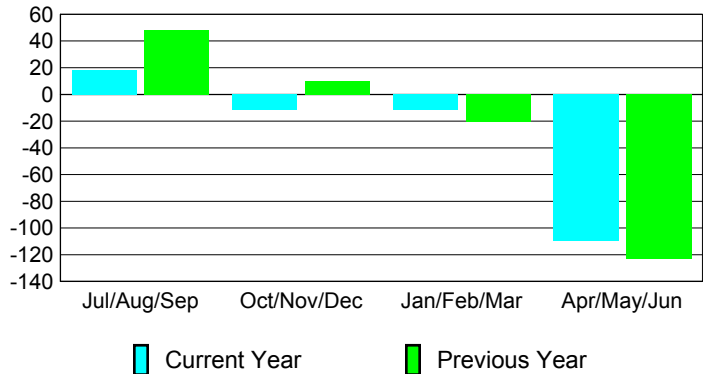

Gender Comparison 2008-2009

Jul/Aug/Sep

Oct/Nov/Dec

Jan/Feb/Mar

Apr/May/June

Male

Female