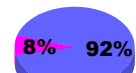

Apr/May/June

Male

Female