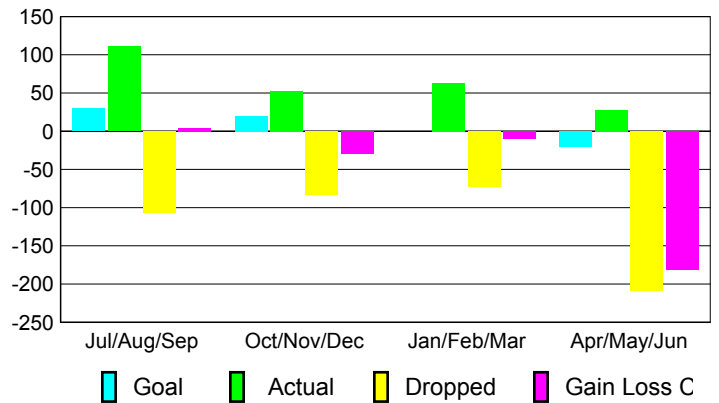

Membership Results 2008-2009

Goal, New, Dropped, Gain/Loss

Comparison of Membership Gain/Loss

Current Year Compared to the Previous Year