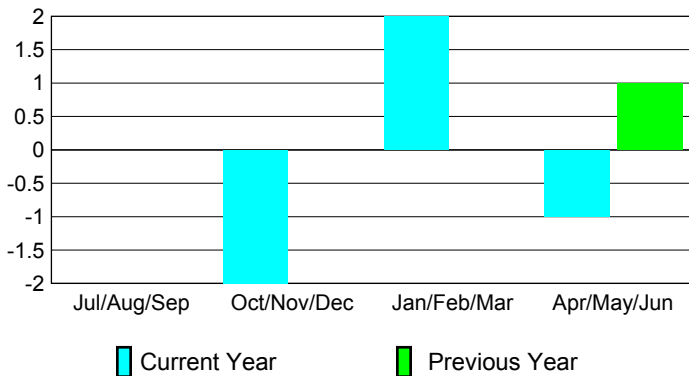

2008-2009 GMT Quarterly Report for District (or Undistricted) **District 337 C**

GMT: **Junichi Takata**

Location: **JAPAN**

GMT CA: **5**

CLUBS

Club Results 2008-2009

Clubs 2007-2008

Month	New Club Goal	Actual New Clubs	Actual Dropped Clubs	Gain/Loss of Clubs	Gain/Loss of Clubs
Jul/Aug/Sep	0	0	0	0	0
Oct/Nov/Dec	0	0	-2	-2	0
Jan/Feb/Mar	2	0	2	2	0
Apr/May/June	0	1	-2	-1	1
Totals	2	1	-2	-1	1

Club Results 2008-2009

Goal, New, Dropped, Gain/Loss

Comparison of Club Gain/Loss

Current Year Compared to the Previous Year

YTD Status Quo Clubs 2008-2009

Status Quo Clubs Compared to Status Quo Members

MEMBERSHIP

Membership Results 2008-2009

Membership 2007-2008

Month	Net Memb Goal	Actual New Memb	Actual Dropped Memb	Gain/Loss of Memb	Gain/Loss of Memb
Jul/Aug/Sep	5	104	-115	-11	-15
Oct/Nov/Dec	5	53	-81	-28	-7
Jan/Feb/Mar	40	89	-106	-17	-17
Apr/May/June	0	52	-133	-81	-72
Totals	50	298	-435	-137	-111

Membership Results 2008-2009

Goal, New, Dropped, Gain/Loss

Comparison of Membership Gain/Loss

Current Year Compared to the Previous Year

Gender Comparison 2008-2009

Jul/Aug/Sep

Oct/Nov/Dec

Jan/Feb/Mar

Apr/May/June

Male

Female