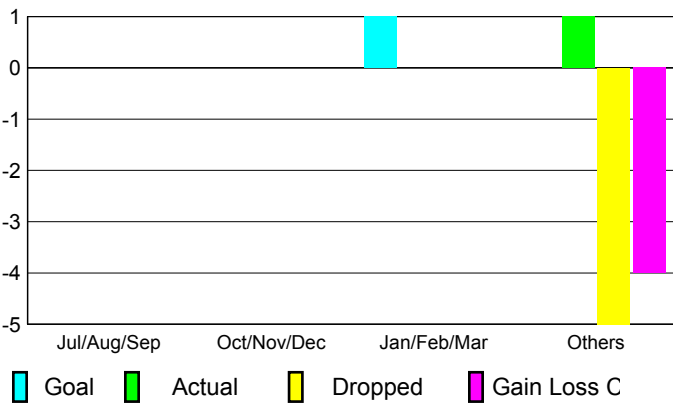

2008-2009 GMT Quarterly Report for District (or Undistricted) **District 335 A**

GMT: **Junichi Takata**

Location: **JAPAN**

GMT CA: **5**

CLUBS

Club Results 2008-2009

Clubs 2007-2008

Month	New Club Goal	Actual New Clubs	Actual Dropped Clubs	Gain/Loss of Clubs	Gain/Loss of Clubs
Jul/Aug/Sep	0	0	0	0	1
Oct/Nov/Dec	0	0	0	0	0
Jan/Feb/Mar	1	0	0	0	1
Apr/May/Jun	0	1	-5	-4	1
Totals	1	1	-5	-4	3

Club Results 2008-2009

Goal, New, Dropped, Gain/Loss

Comparison of Club Gain/Loss

Current Year Compared to the Previous Year