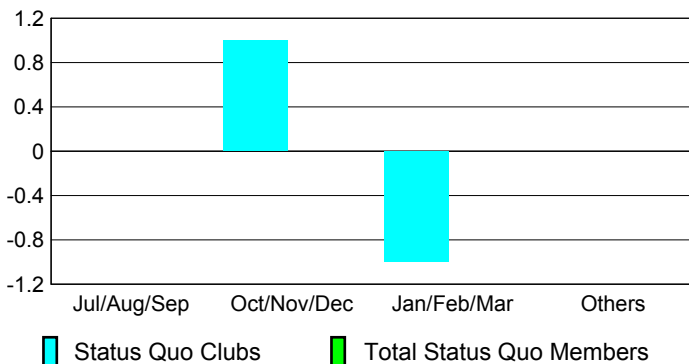

Club Results 2008-2009

Goal, New, Dropped, Gain/Loss

Comparison of Club Gain/Loss

Current Year Compared to the Previous Year

YTD Status Quo Clubs 2008-2009

Status Quo Clubs Compared to Status Quo Members

MEMBERSHIP