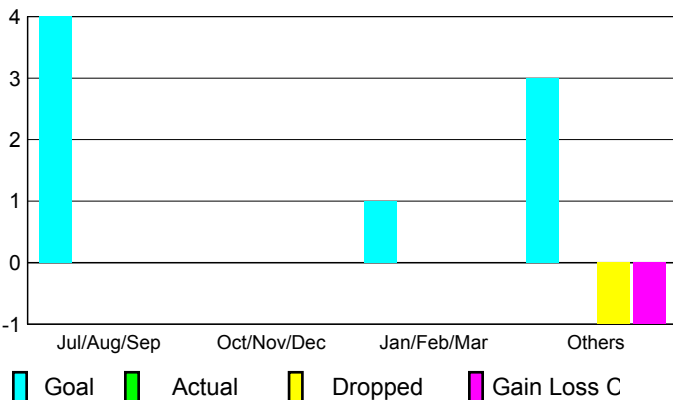

2008-2009 GMT Quarterly Report for District (or Undistricted) **District 334 C**

GMT: **Junichi Takata**

Location: **JAPAN**

GMT CA: **5**

CLUBS

Club Results 2008-2009

Clubs 2007-2008

Month	New Club Goal	Actual New Clubs	Actual Dropped Clubs	Gain/Loss of Clubs	Gain/Loss of Clubs
Jul/Aug/Sep	4	0	0	0	0
Oct/Nov/Dec	0	0	0	0	0
Jan/Feb/Mar	1	0	0	0	0
Apr/May/June	3	0	-1	-1	0
Totals	8	0	-1	-1	0

Club Results 2008-2009

Goal, New, Dropped, Gain/Loss

Comparison of Club Gain/Loss

Current Year Compared to the Previous Year