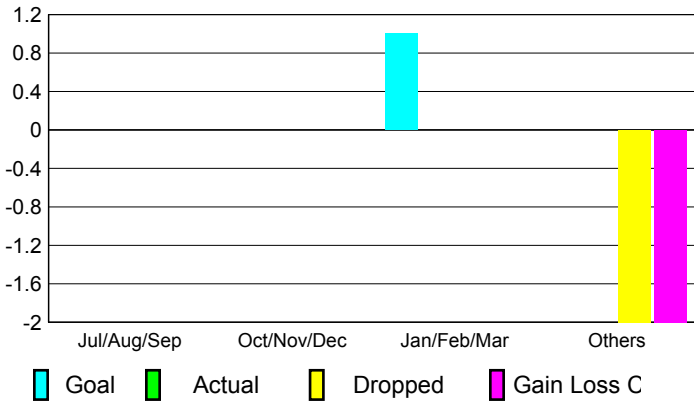

2008-2009 GMT Quarterly Report for District (or Undistricted) **District 334 D**

GMT: **Junichi Takata**

Location: **JAPAN**

GMT CA: **5**

CLUBS

Club Results 2008-2009

Clubs 2007-2008

Month	New Club Goal	Actual New Clubs	Actual Dropped Clubs	Gain/Loss of Clubs	Gain/Loss of Clubs
Jul/Aug/Sep	0	0	0	0	0
Oct/Nov/Dec	0	0	0	0	1
Jan/Feb/Mar	1	0	0	0	0
Apr/May/June	0	0	-2	-2	1
Totals	1	0	-2	-2	2

Club Results 2008-2009

Goal, New, Dropped, Gain/Loss

Comparison of Club Gain/Loss

Current Year Compared to the Previous Year