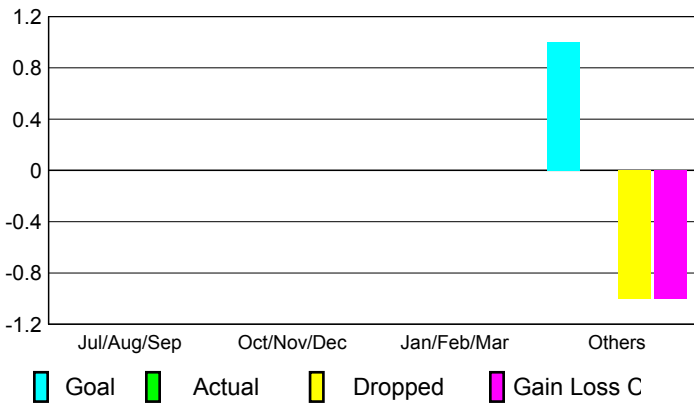

2008-2009 GMT Quarterly Report for District (or Undistricted) **District 336 A**

GMT: **Junichi Takata**

Location: **JAPAN**

GMT CA: **5**

CLUBS

Club Results 2008-2009

Clubs 2007-2008

Month	New Club Goal	Actual New Clubs	Actual Dropped Clubs	Gain/Loss of Clubs	Gain/Loss of Clubs
Jul/Aug/Sep	0	0	0	0	0
Oct/Nov/Dec	0	0	0	0	0
Jan/Feb/Mar	0	0	0	0	0
Apr/May/June	1	0	-1	-1	0
Totals	1	0	-1	-1	0

Club Results 2008-2009

Goal, New, Dropped, Gain/Loss

Comparison of Club Gain/Loss

Current Year Compared to the Previous Year