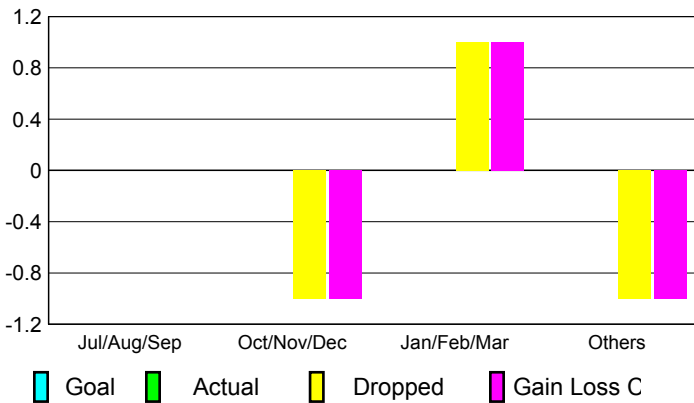

2008-2009 GMT Quarterly Report for District (or Undistricted) **District 335 C**

GMT: **Junichi Takata**

Location: **JAPAN**

GMT CA: **5**

CLUBS

Club Results 2008-2009

Clubs 2007-2008

Month	New Club Goal	Actual New Clubs	Actual Dropped Clubs	Gain/Loss of Clubs	Gain/Loss of Clubs
Jul/Aug/Sep	0	0	0	0	0
Oct/Nov/Dec	0	0	-1	-1	0
Jan/Feb/Mar	0	0	1	1	0
Apr/May/June	0	0	-1	-1	0
Totals	0	0	-1	-1	0

Club Results 2008-2009

Goal, New, Dropped, Gain/Loss

Comparison of Club Gain/Loss

Current Year Compared to the Previous Year