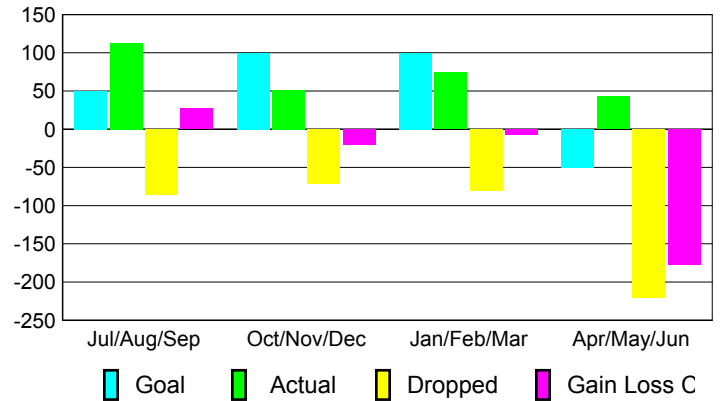

Membership Results 2008-2009

Goal, New, Dropped, Gain/Loss

Comparison of Membership Gain/Loss

Current Year Compared to the Previous Year