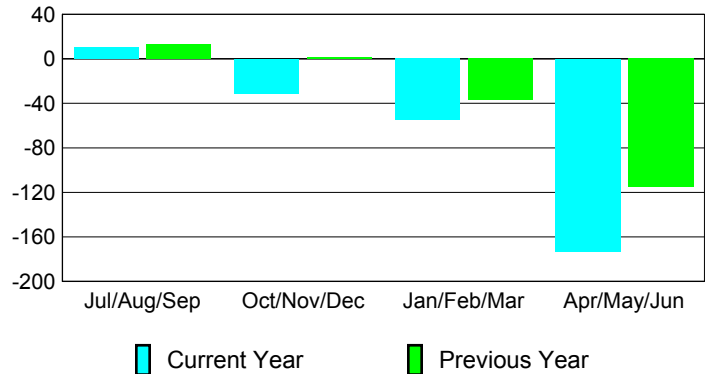

Gender Comparison 2008-2009

Jul/Aug/Sep

Oct/Nov/Dec

Jan/Feb/Mar

Apr/May/June

Male

Female