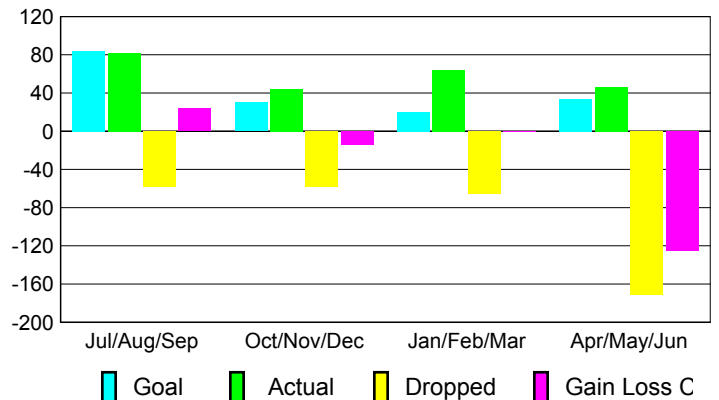

Membership Results 2008-2009

Goal, New, Dropped, Gain/Loss

Comparison of Membership Gain/Loss

Current Year Compared to the Previous Year