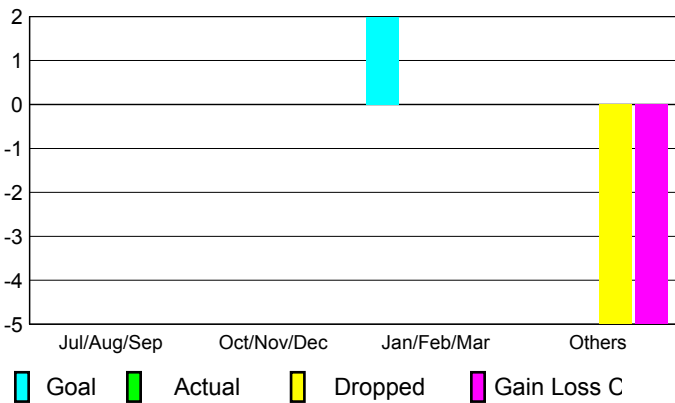

2008-2009 GMT Quarterly Report for District (or Undistricted) **District 337 D**

GMT: **Junichi Takata**

Location: **JAPAN**

GMT CA: **5**

CLUBS

Club Results 2008-2009

Clubs 2007-2008

Month	New Club Goal	Actual New Clubs	Actual Dropped Clubs	Gain/Loss of Clubs	Gain/Loss of Clubs
Jul/Aug/Sep	0	0	0	0	0
Oct/Nov/Dec	0	0	0	0	0
Jan/Feb/Mar	2	0	0	0	0
Apr/May/Jun	0	0	-5	-5	1
Totals	2	0	-5	-5	1

Club Results 2008-2009

Goal, New, Dropped, Gain/Loss

Comparison of Club Gain/Loss

Current Year Compared to the Previous Year