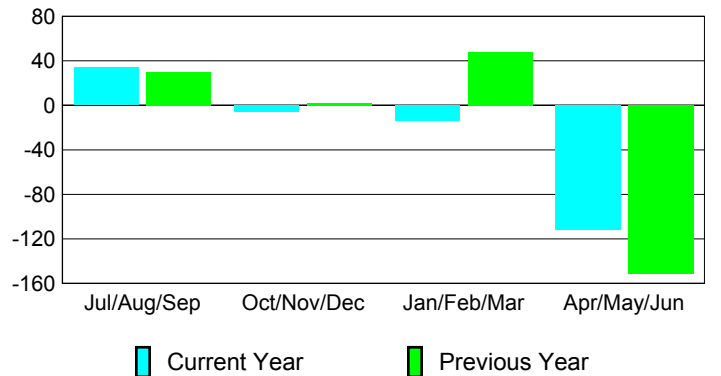

Gender Comparison 2008-2009

Jul/Aug/Sep

Oct/Nov/Dec

Jan/Feb/Mar

Apr/May/June

Male

Female