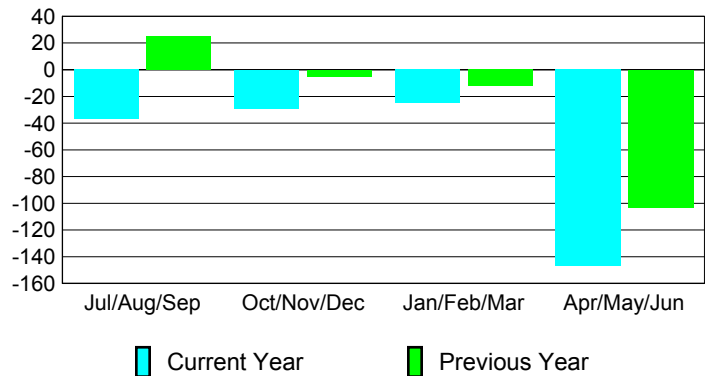

Gender Comparison 2008-2009

Jul/Aug/Sep

Oct/Nov/Dec

Jan/Feb/Mar

Apr/May/Jun

Male

Female