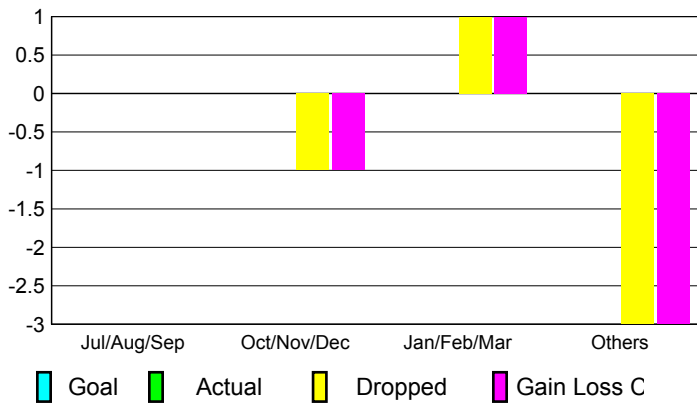

2008-2009 GMT Quarterly Report for District (or Undistricted) **District 334 B**

GMT: **Junichi Takata**

Location: **JAPAN**

GMT CA: **5**

CLUBS

Club Results 2008-2009

Clubs 2007-2008

Month	New Club Goal	Actual New Clubs	Actual Dropped Clubs	Gain/Loss of Clubs	Gain/Loss of Clubs
Jul/Aug/Sep	0	0	0	0	0
Oct/Nov/Dec	0	0	-1	-1	0
Jan/Feb/Mar	0	0	1	1	0
Apr/May/June	0	0	-3	-3	1
Totals	0	0	-3	-3	1

Club Results 2008-2009

Goal, New, Dropped, Gain/Loss

Comparison of Club Gain/Loss

Current Year Compared to the Previous Year