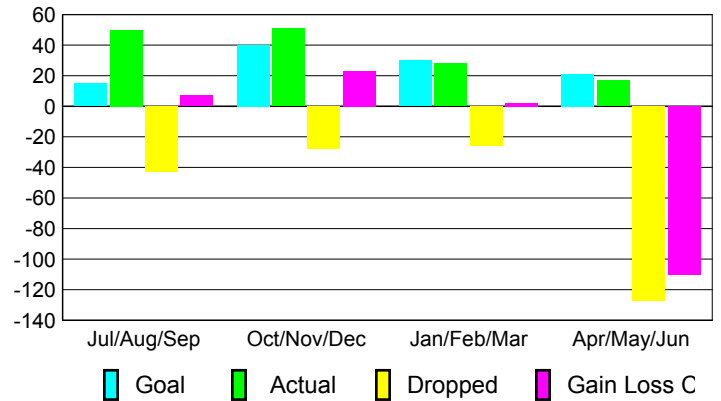

Membership Results 2008-2009

Goal, New, Dropped, Gain/Loss

Comparison of Membership Gain/Loss

Current Year Compared to the Previous Year