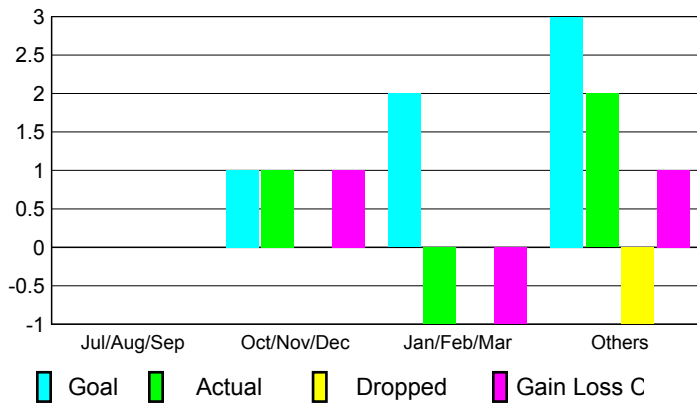

2008-2009 GMT Quarterly Report for District (or Undistricted) **District 334 A**

GMT: **Junichi Takata**

Location: **JAPAN**

GMT CA: **5**

CLUBS

Club Results 2008-2009

Clubs 2007-2008

Month	New Club Goal	Actual New Clubs	Actual Dropped Clubs	Gain/Loss of Clubs	Gain/Loss of Clubs
Jul/Aug/Sep	0	0	0	0	0
Oct/Nov/Dec	1	1	0	1	0
Jan/Feb/Mar	2	-1	0	-1	0
Apr/May/June	3	2	-1	1	1
Totals	6	2	-1	1	1

Club Results 2008-2009

Goal, New, Dropped, Gain/Loss

Comparison of Club Gain/Loss

Current Year Compared to the Previous Year

YTD Status Quo Clubs 2008-2009

Status Quo Clubs Compared to Status Quo Members

MEMBERSHIP