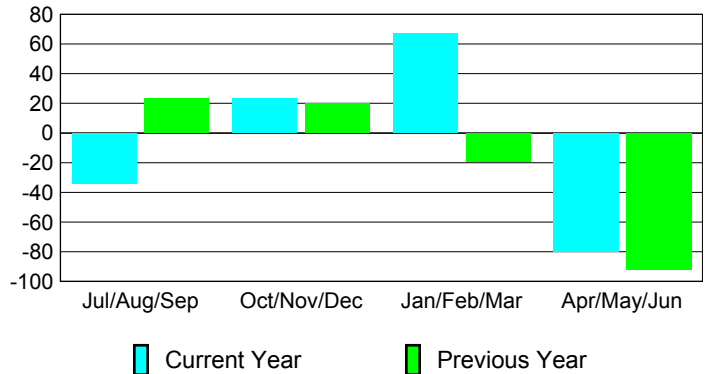

Gender Comparison 2008-2009

Jul/Aug/Sep

Oct/Nov/Dec

Jan/Feb/Mar

Apr/May/June

Male

Female