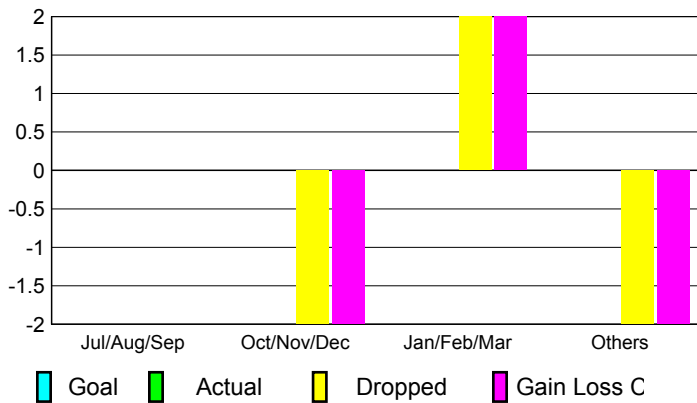

2008-2009 GMT Quarterly Report for District (or Undistricted) **District 336 D**

GMT: **Junichi Takata**

Location: **JAPAN**

GMT CA: **5**

CLUBS

Club Results 2008-2009

Clubs 2007-2008

Month	New Club Goal	Actual New Clubs	Actual Dropped Clubs	Gain/Loss of Clubs	Gain/Loss of Clubs
Jul/Aug/Sep	0	0	0	0	0
Oct/Nov/Dec	0	0	-2	-2	0
Jan/Feb/Mar	0	0	2	2	0
Apr/May/June	0	0	-2	-2	0
Totals	0	0	-2	-2	0

Club Results 2008-2009

Goal, New, Dropped, Gain/Loss

Comparison of Club Gain/Loss

Current Year Compared to the Previous Year