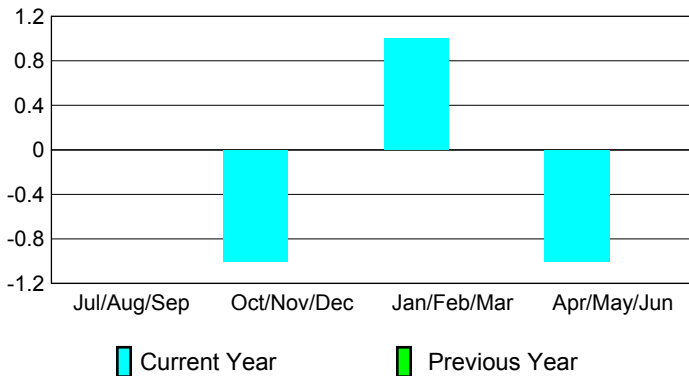

2008-2009 GMT Quarterly Report for District (or Undistricted) **District 335 C**

GMT: **Junichi Takata**

Location: **JAPAN**

GMT CA: **5**

CLUBS

Club Results 2008-2009

Clubs 2007-2008

Month	New Club Goal	Actual New Clubs	Actual Dropped Clubs	Gain/Loss of Clubs	Gain/Loss of Clubs
Jul/Aug/Sep	0	0	0	0	0
Oct/Nov/Dec	0	0	-1	-1	0
Jan/Feb/Mar	0	0	1	1	0
Apr/May/June	0	0	-1	-1	0
Totals	0	0	-1	-1	0

Club Results 2008-2009

Goal, New, Dropped, Gain/Loss

Comparison of Club Gain/Loss

Current Year Compared to the Previous Year

YTD Status Quo Clubs 2008-2009

Status Quo Clubs Compared to Status Quo Members

MEMBERSHIP

Membership Results 2008-2009

Membership 2007-2008

Month	Net Memb Goal	Actual New Memb	Actual Dropped Memb	Gain/Loss of Memb	Gain/Loss of Memb
Jul/Aug/Sep	30	111	-107	4	48
Oct/Nov/Dec	20	53	-83	-30	5
Jan/Feb/Mar	0	63	-73	-10	-12
Apr/May/June	-20	28	-209	-181	-204
Totals	30	255	-472	-217	-163

Membership Results 2008-2009

Goal, New, Dropped, Gain/Loss

Comparison of Membership Gain/Loss

Current Year Compared to the Previous Year

Gender Comparison 2008-2009

Jul/Aug/Sep

Oct/Nov/Dec

Jan/Feb/Mar

Apr/May/June

Male

Female