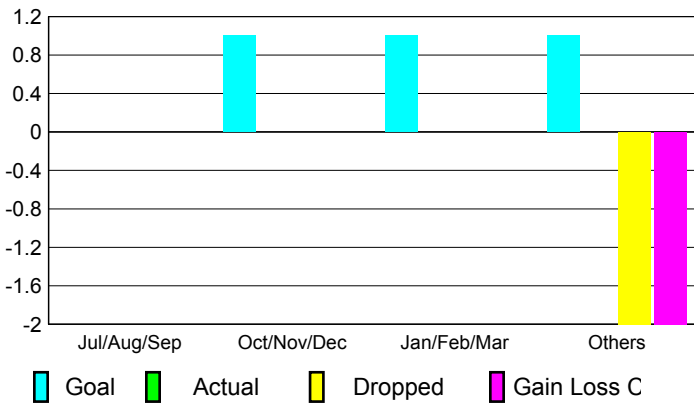

2008-2009 GMT Quarterly Report for District (or Undistricted) **District 336 B**

GMT: **Junichi Takata**

Location: **JAPAN**

GMT CA: **5**

CLUBS

Club Results 2008-2009

Clubs 2007-2008

Month	New Club Goal	Actual New Clubs	Actual Dropped Clubs	Gain/Loss of Clubs	Gain/Loss of Clubs
Jul/Aug/Sep	0	0	0	0	0
Oct/Nov/Dec	1	0	0	0	0
Jan/Feb/Mar	1	0	0	0	0
Apr/May/June	1	0	-2	-2	0
Totals	3	0	-2	-2	0

Club Results 2008-2009

Goal, New, Dropped, Gain/Loss

Comparison of Club Gain/Loss

Current Year Compared to the Previous Year