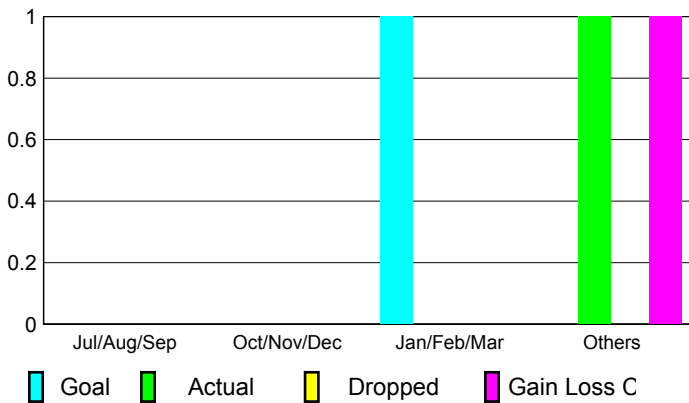

2008-2009 GMT Quarterly Report for District (or Undistricted) **District 336 C**

GMT: **Junichi Takata**

Location: **JAPAN**

GMT CA: **5**

CLUBS

Club Results 2008-2009

Clubs 2007-2008

Month	New Club Goal	Actual New Clubs	Actual Dropped Clubs	Gain/Loss of Clubs	Gain/Loss of Clubs
Jul/Aug/Sep	0	0	0	0	0
Oct/Nov/Dec	0	0	0	0	0
Jan/Feb/Mar	1	0	0	0	0
Apr/May/June	0	1	0	1	0
Totals	1	1	0	1	0

Club Results 2008-2009

Goal, New, Dropped, Gain/Loss

Comparison of Club Gain/Loss

Current Year Compared to the Previous Year