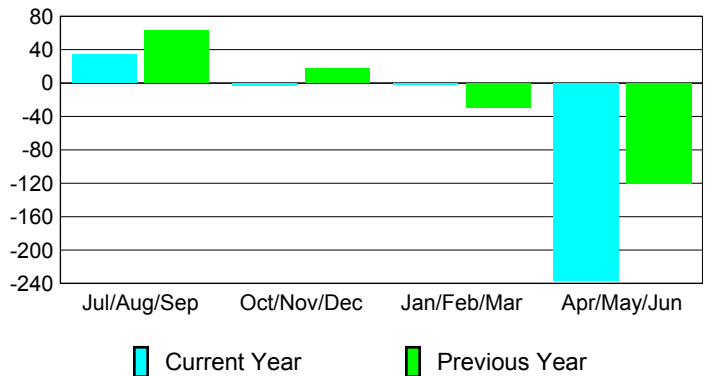

Gender Comparison 2008-2009

Jul/Aug/Sep

Oct/Nov/Dec

Jan/Feb/Mar

Apr/May/June

Male

Female