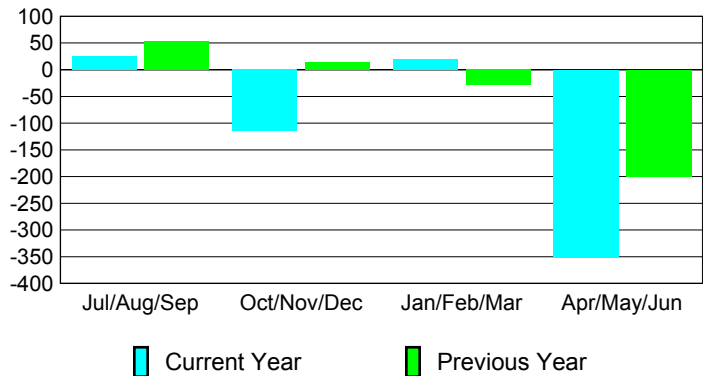

Gender Comparison 2008-2009

Jul/Aug/Sep

Oct/Nov/Dec

Jan/Feb/Mar

Apr/May/June

Male

Female