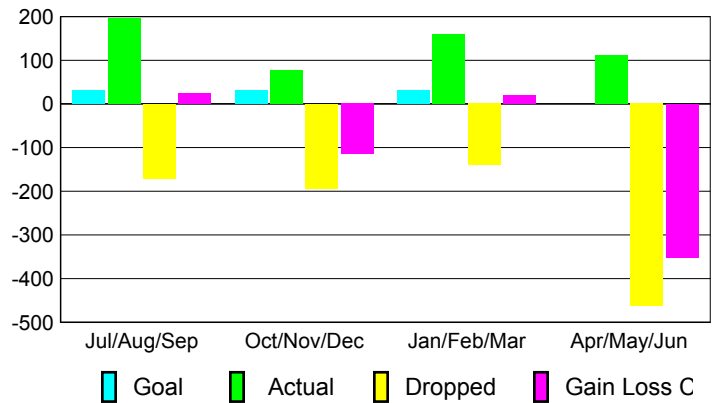

Membership Results 2008-2009

Goal, New, Dropped, Gain/Loss

Comparison of Membership Gain/Loss

Current Year Compared to the Previous Year