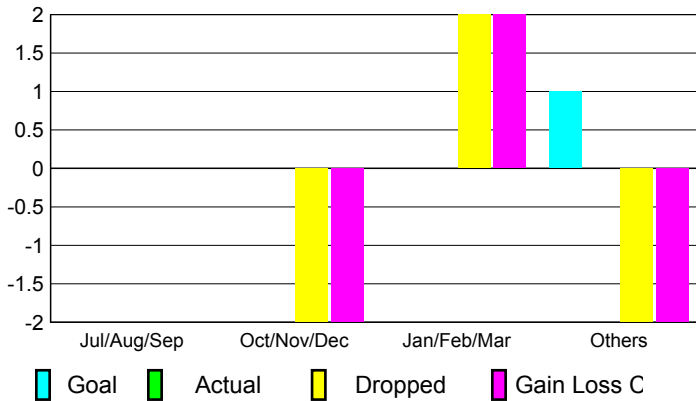

2008-2009 GMT Quarterly Report for District (or Undistricted) **District 337 A**

GMT: **Junichi Takata**

Location: **JAPAN**

GMT CA: **5**

CLUBS

Club Results 2008-2009

Clubs 2007-2008

Month	New Club Goal	Actual New Clubs	Actual Dropped Clubs	Gain/Loss of Clubs	Gain/Loss of Clubs
Jul/Aug/Sep	0	0	0	0	0
Oct/Nov/Dec	0	0	-2	-2	0
Jan/Feb/Mar	0	0	2	2	1
Apr/May/June	1	0	-2	-2	0
Totals	1	0	-2	-2	1

Club Results 2008-2009

Goal, New, Dropped, Gain/Loss

Comparison of Club Gain/Loss

Current Year Compared to the Previous Year