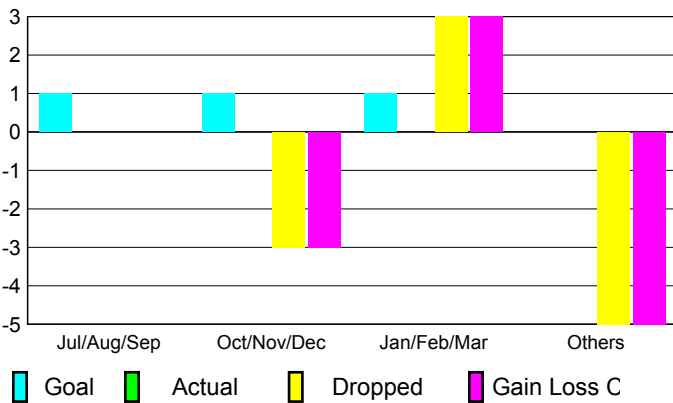

2008-2009 GMT Quarterly Report for District (or Undistricted) **District 337 B**

GMT: **Junichi Takata**

Location: **JAPAN**

GMT CA: **5**

CLUBS

Club Results 2008-2009

Clubs 2007-2008

Month	New Club Goal	Actual New Clubs	Actual Dropped Clubs	Gain/Loss of Clubs	Gain/Loss of Clubs
Jul/Aug/Sep	1	0	0	0	0
Oct/Nov/Dec	1	0	-3	-3	0
Jan/Feb/Mar	1	0	3	3	0
Apr/May/June	0	0	-5	-5	0
Totals	3	0	-5	-5	0

Club Results 2008-2009

Goal, New, Dropped, Gain/Loss

Comparison of Club Gain/Loss

Current Year Compared to the Previous Year