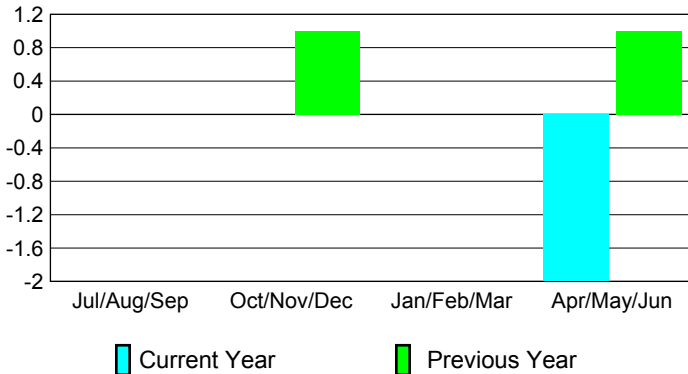

2008-2009 GMT Quarterly Report for District (or Undistricted) **District 334 D**

GMT: **Junichi Takata**

Location: **JAPAN**

GMT CA: **5**

CLUBS

Club Results 2008-2009

Clubs 2007-2008

Month	New Club Goal	Actual New Clubs	Actual Dropped Clubs	Gain/Loss of Clubs	Gain/Loss of Clubs
Jul/Aug/Sep	0	0	0	0	0
Oct/Nov/Dec	0	0	0	0	1
Jan/Feb/Mar	1	0	0	0	0
Apr/May/June	0	0	-2	-2	1
Totals	1	0	-2	-2	2

Club Results 2008-2009

Goal, New, Dropped, Gain/Loss

Comparison of Club Gain/Loss

Current Year Compared to the Previous Year

YTD Status Quo Clubs 2008-2009

Status Quo Clubs Compared to Status Quo Members

MEMBERSHIP

Membership Results 2008-2009

Membership 2007-2008

Month	Net Memb Goal	Actual New Memb	Actual Dropped Memb	Gain/Loss of Memb	Gain/Loss of Memb
Jul/Aug/Sep	50	113	-86	27	69
Oct/Nov/Dec	100	51	-71	-20	35
Jan/Feb/Mar	100	74	-81	-7	-22
Apr/May/June	-50	43	-220	-177	-104
Totals	200	281	-458	-177	-22

Membership Results 2008-2009

Goal, New, Dropped, Gain/Loss

Comparison of Membership Gain/Loss

Current Year Compared to the Previous Year

Gender Comparison 2008-2009

Jul/Aug/Sep

Oct/Nov/Dec

Jan/Feb/Mar

Apr/May/June

Male

Female