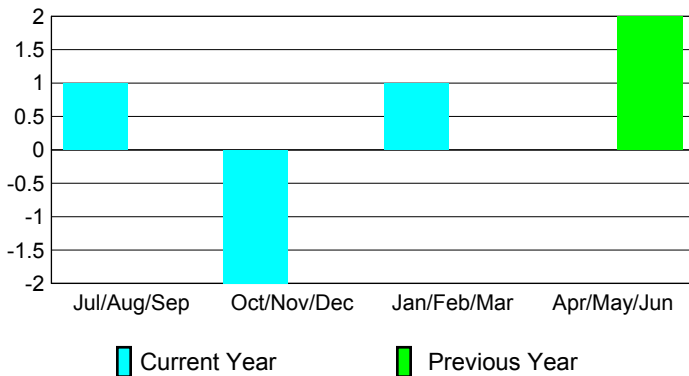

2008-2009 GMT Quarterly Report for District (or Undistricted) **District 335 B**

GMT: **Junichi Takata**

Location: **JAPAN**

GMT CA: **5**

CLUBS

Club Results 2008-2009

Clubs 2007-2008

Month	New Club Goal	Actual New Clubs	Actual Dropped Clubs	Gain/Loss of Clubs	Gain/Loss of Clubs
Jul/Aug/Sep	1	1	0	1	0
Oct/Nov/Dec	1	0	-2	-2	0
Jan/Feb/Mar	1	-1	2	1	0
Apr/May/June	0	3	-3	0	2
Totals	3	3	-3	0	2

Club Results 2008-2009

Goal, New, Dropped, Gain/Loss

Comparison of Club Gain/Loss

Current Year Compared to the Previous Year

YTD Status Quo Clubs 2008-2009

Status Quo Clubs Compared to Status Quo Members

MEMBERSHIP

Membership Results 2008-2009

Membership 2007-2008

Month	Net Memb Goal	Actual New Memb	Actual Dropped Memb	Gain/Loss of Memb	Gain/Loss of Memb
Jul/Aug/Sep	30	196	-171	25	53
Oct/Nov/Dec	30	78	-193	-115	15
Jan/Feb/Mar	30	160	-140	20	-29
Apr/May/June	0	111	-463	-352	-200
Totals	90	545	-967	-422	-161

Membership Results 2008-2009

Goal, New, Dropped, Gain/Loss

Comparison of Membership Gain/Loss

Current Year Compared to the Previous Year

Gender Comparison 2008-2009

Jul/Aug/Sep

Oct/Nov/Dec

Jan/Feb/Mar

Apr/May/June

Male

Female