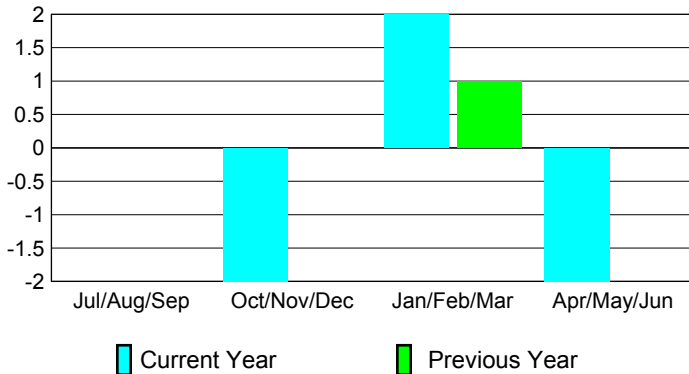

2008-2009 GMT Quarterly Report for District (or Undistricted) **District 337 A**

GMT: **Junichi Takata**

Location: **JAPAN**

GMT CA: **5**

CLUBS

Club Results 2008-2009

Clubs 2007-2008

Month	New Club Goal	Actual New Clubs	Actual Dropped Clubs	Gain/Loss of Clubs	Gain/Loss of Clubs
Jul/Aug/Sep	0	0	0	0	0
Oct/Nov/Dec	0	0	-2	-2	0
Jan/Feb/Mar	0	0	2	2	1
Apr/May/June	1	0	-2	-2	0
Totals	1	0	-2	-2	1

Club Results 2008-2009

Goal, New, Dropped, Gain/Loss

Comparison of Club Gain/Loss

Current Year Compared to the Previous Year

YTD Status Quo Clubs 2008-2009

Status Quo Clubs Compared to Status Quo Members

MEMBERSHIP

Membership Results 2008-2009

Membership 2007-2008

Month	Net Memb Goal	Actual New Memb	Actual Dropped Memb	Gain/Loss of Memb	Gain/Loss of Memb
Jul/Aug/Sep	41	162	-86	76	50
Oct/Nov/Dec	2	90	-119	-29	6
Jan/Feb/Mar	40	84	-98	-14	-9
Apr/May/June	17	75	-306	-231	-211
Totals	100	411	-609	-198	-164

Membership Results 2008-2009

Goal, New, Dropped, Gain/Loss

Comparison of Membership Gain/Loss

Current Year Compared to the Previous Year

Gender Comparison 2008-2009

Jul/Aug/Sep

Oct/Nov/Dec

Jan/Feb/Mar

Apr/May/June

Male

Female