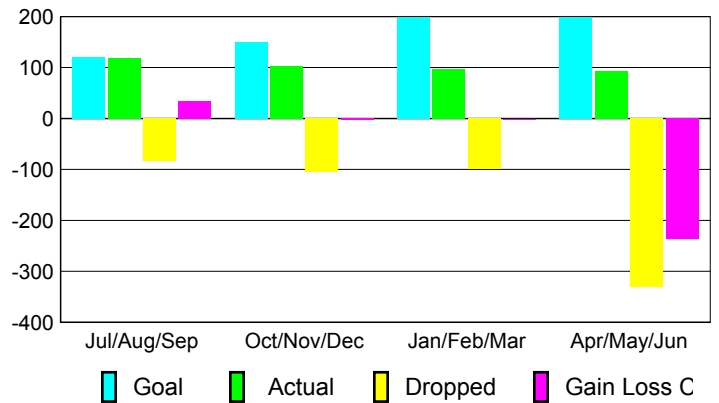

Membership Results 2008-2009

Goal, New, Dropped, Gain/Loss

Comparison of Membership Gain/Loss

Current Year Compared to the Previous Year