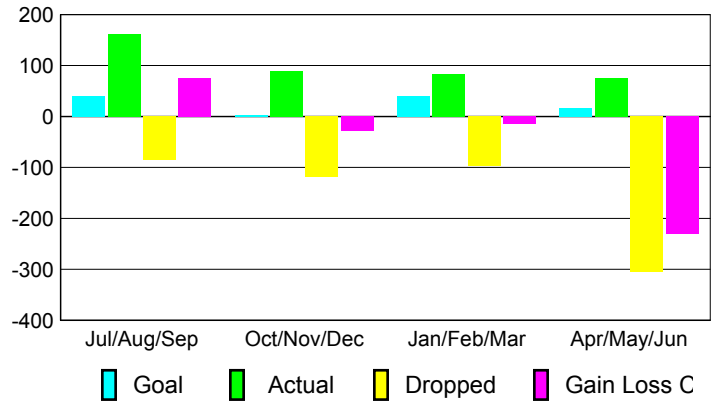

Membership Results 2008-2009

Goal, New, Dropped, Gain/Loss

Comparison of Membership Gain/Loss

Current Year Compared to the Previous Year